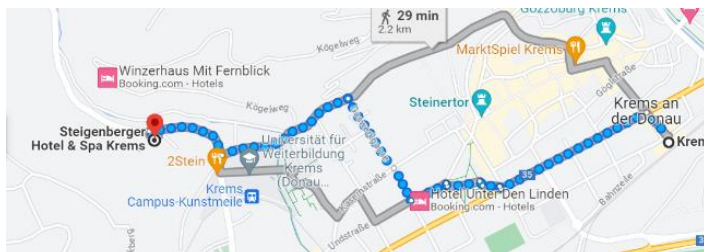

**Check-in:** from 16:00

**Check-out:** until 11:00

**Parking:** available in the hotel garage (EUR 16 / day)

**Arrival**

There will be no transfer organised to the hotel – you can arrive by train/taxi.

The arrival to our beautiful location starts at the main train station of the town called “Kreams/Donau” (or “Kreams an der Donau”). From the main train station, there is still about 2 kilometres to the hotel (partly uphill). If you’re going on foot, it will take about 30 minutes – a nice refreshing walk with remarkable views. You can also take a taxi, it should cost about 10€ from the Kreams train station to the hotel.

Please find the route here: <https://goo.gl/maps/U2Go4AbtTgW5jwKT6>

## Train connections

Traveling from Vienna is rather easy. You can always purchase train tickets at the train stations in the ticketing machines. For train connections to the Krems train station from the Vienna airport or the Vienna main train station, you can use the travel planner of the Austrian railways: